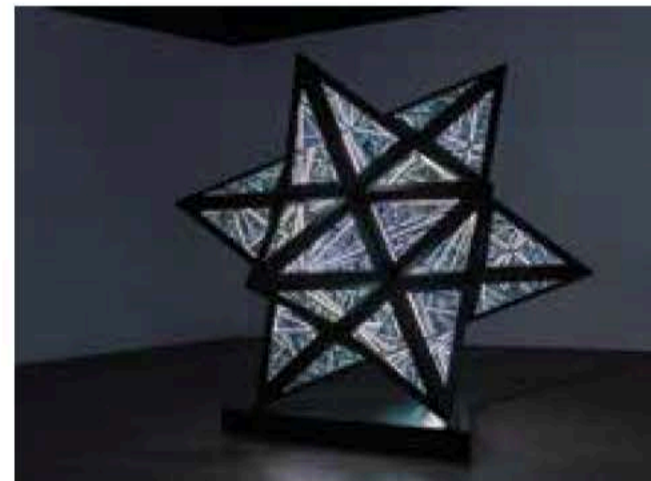

The Berry Campbell Gallery will be showcasing the artist Edward Zutrau with an example of early abstraction

specifically the Hans Christian Andersen story “The Princess and the Pea” with multiple mattresses stacked tall. GAMA’s work has a whimsical quality, as he paints gnomes, bright toadstool mushrooms, and surrealist landscapes.

Nancy Hoffman Gallery offers many styles of contemporary art to Intersect Palm Springs. *Equal Pay Briefcase* is a contemporary sculpture made in 2022 by the artist Michele Pred. It’s constructed from a vintage briefcase

gender gap in wages. Melissa Morgan Fine Art brings the monumental sculptural work of Anthony James to the fair.

Great Stellated Dodecahedron is constructed from steel, LED, and glass.

Intersect Palm Springs, in a continuing partnership with Palm Springs Art Museum, presents a full schedule of regionally focused special programming and off-site events in collaboration with arts organizations in the Coachella Valley. “Investigations: Zombie Forest” is a special group exhibition that focuses on the ecological dilemma of the iconic Joshua trees and Mojave Desert ecosystem. “Desert, Light, Art!” a talk with Steven Biller, editor of

Museum will also offer complimentary admission to Intersect Palm Springs pass holders during the Fair.

in his 1958 painting: *Abstraction (October)*, where expressive shapes and colors are beautifully rendered with oil on linen. *Ascension*, a 1964 painting by Emil Bisttram, presented by the Addison Rowe Gallery is ethereal and reminiscent of the spirituality in the paintings of Hilma af Klint. Chambers Fine Art displays the work of the Mongolian-born artist, GAMA. His painting *Gemach II (Chamber II)* is reminiscent of a fairytale, and