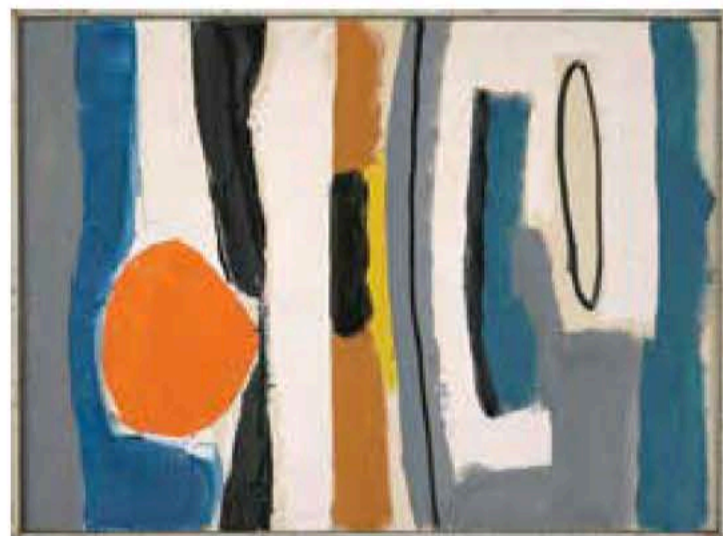

Great Stellated Dodecahedron is constructed from steel, LED, and glass.

Intersect Palm Springs, in a continuing partnership with Palm Springs Art Museum, presents a full schedule of regionally focused special programming and off-site events in collaboration with arts organizations in the Coachella Valley. “Investigations: Zombie Forest” is a special group exhibition that focuses on the ecological dilemma of the iconic Joshua trees and Mojave Desert ecosystem. “Desert, Light, Art!” a talk with Steven Biller, editor of

Palm Springs Life Magazine, lectures on why artists have been drawn to the distinctive light of the California desert, recounting examples from contemporary art history spanning a 125 year period.

In addition to these two programs, there are several talks, special exhibitions, and a performance and spoken word series for guests to enjoy. The official Intersect VIP Program will include select collector

home tours, artist studio visits, and more. The VIP Opening Night Preview takes place on Thursday, February 9, and the fair will be open to the public from Friday, February 10 through Sunday, February 12. The Palm Springs Art

Museum will also offer complimentary admission to Intersect Palm Springs pass holders during the Fair.