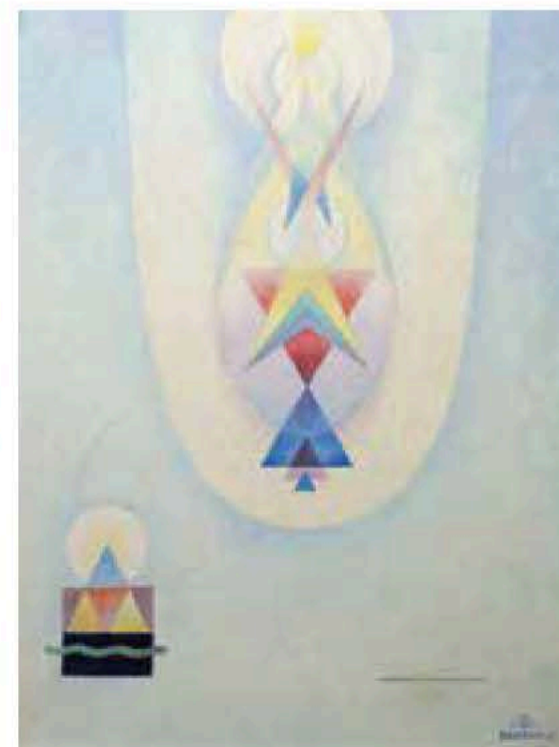

Great Stellated Dodecahedron is constructed from steel, LED, and glass.

Intersect Palm Springs, in a continuing partnership with Palm Springs Art Museum, presents a full schedule of regionally focused special programming and off-site events in collaboration with arts organizations in the Coachella Valley. “Investigations: Zombie Forest” is a special group exhibition that focuses on the ecological dilemma of the iconic Joshua trees and Mojave Desert ecosystem. “Desert, Light, Art!” a talk with Steven Biller, editor of

Palm Springs Life Magazine, lectures on why artists have been drawn to the distinctive light of the California desert, recounting examples from contemporary art history spanning a 125 year period.

In addition to these two programs, there are several talks, special exhibitions, and a performance and spoken word series for guests to enjoy. The official Intersect VIP Program will include select collector

home tours, artist studio visits, and more. The VIP Opening Night Preview takes place on Thursday, February 9, and the fair will be open to the public from Friday, February 10 through Sunday, February 12. The Palm Springs Art

Museum will also offer complimentary admission to Intersect Palm Springs pass holders during the Fair.